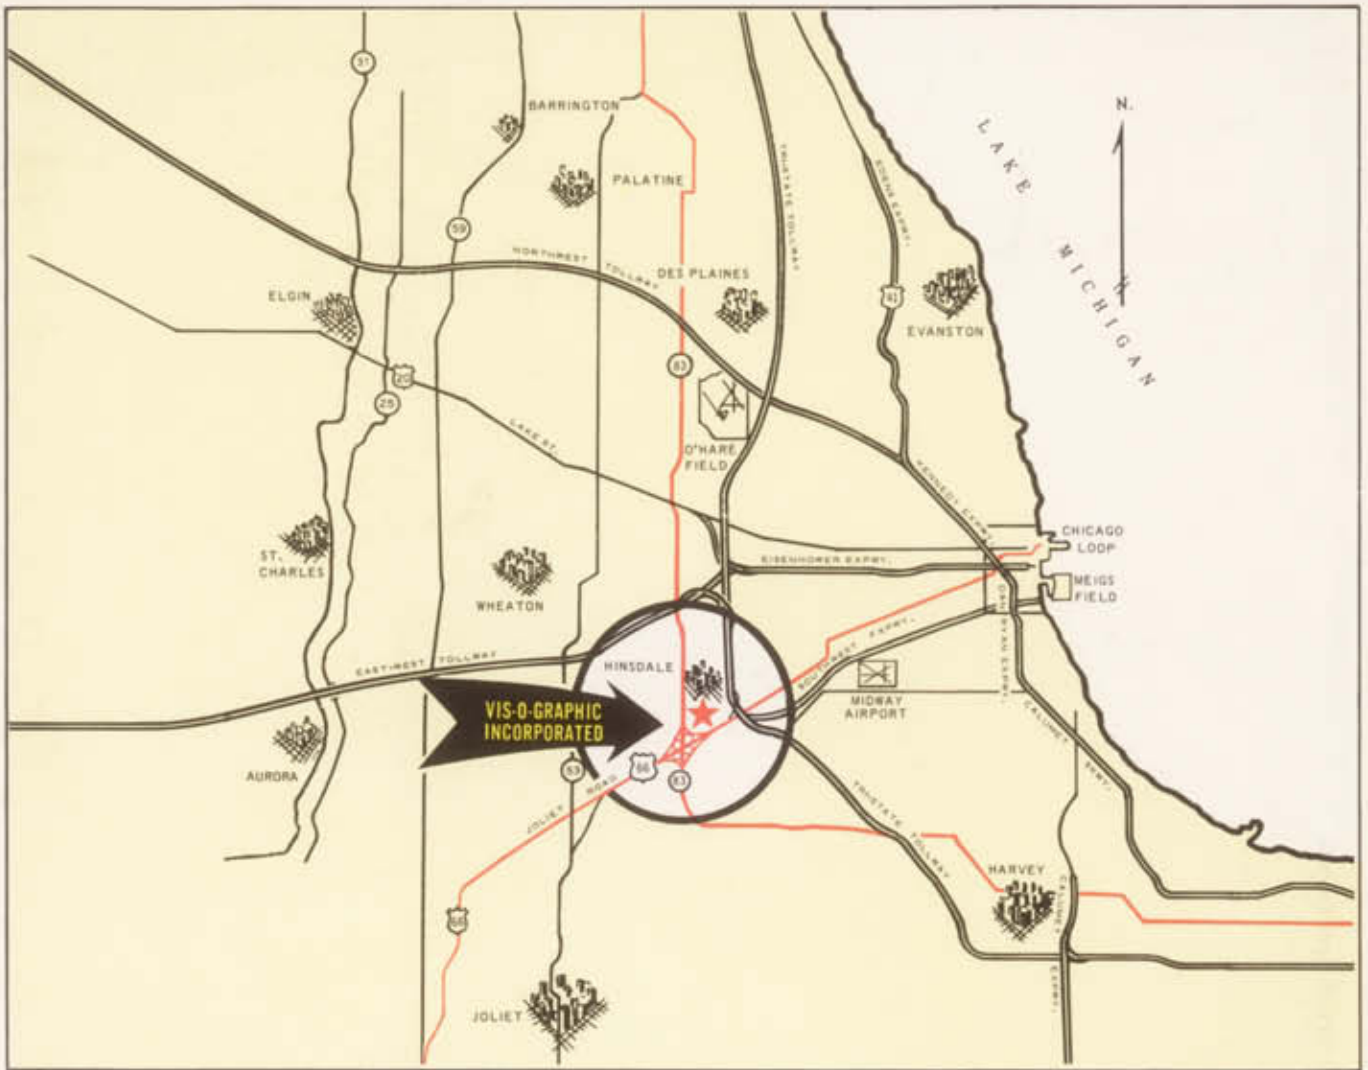

Bowl
300
SCORE WITH
NOBLE
Trophy

Convenient Location - located Southwest of Chicago, Vis-O-Graphic is conveniently located to serve the Heart of the Industrial Midwest. Away from the congestion of the loop, it is easy to get to and near many industrial districts. A phone call can bring a representative to help you with your art and printing problems.