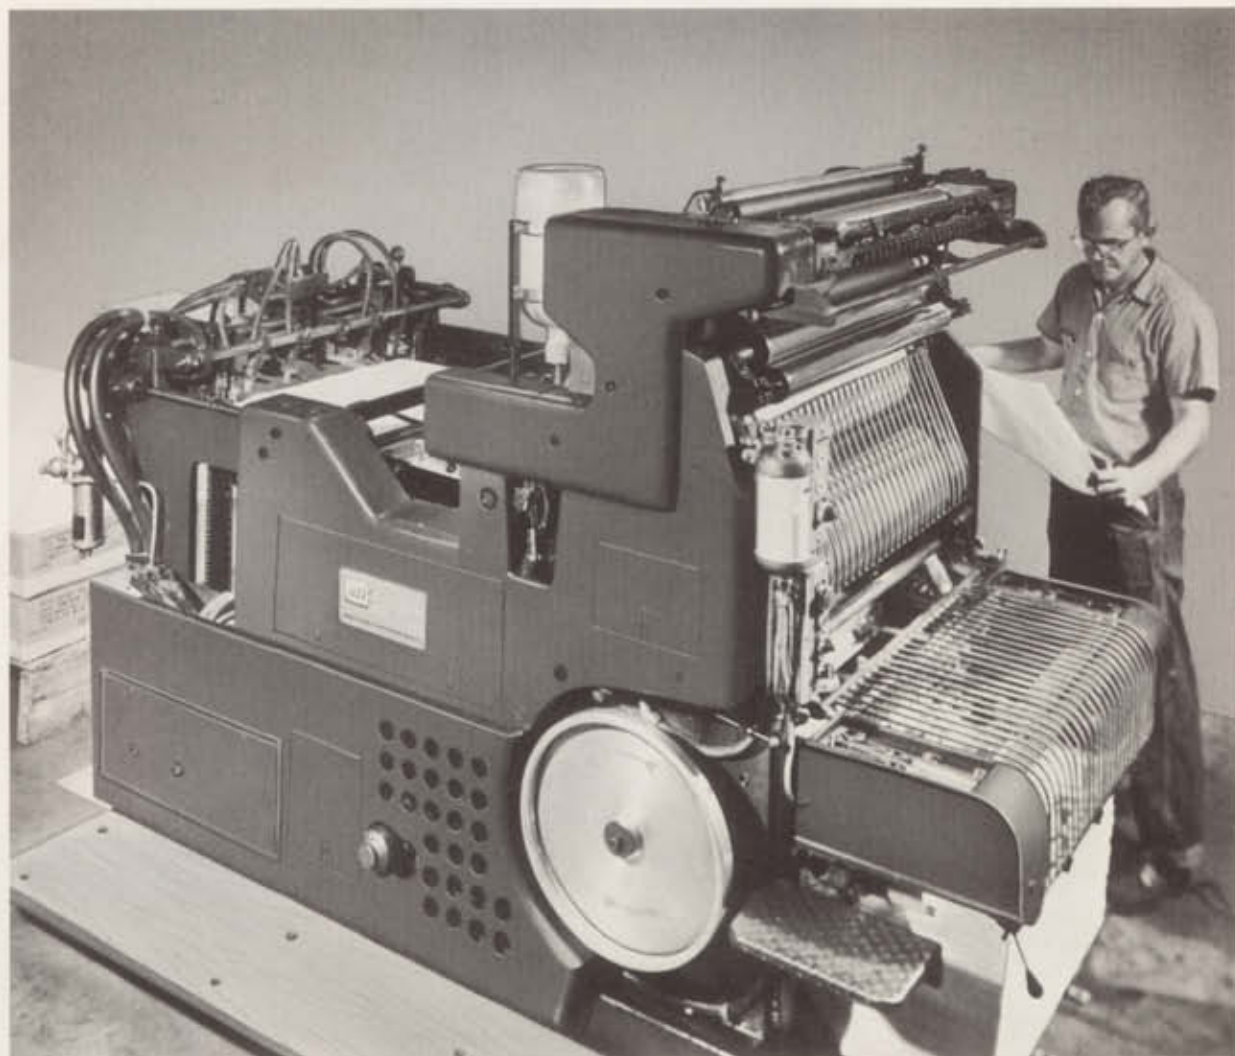

Completely equipped darkroom.

Carbon arc light exposing an offset litho plate in vacuum frame.

Offset lithography

Modern high speed offset presses operated by skilled craftsmen assure you of the highest quality in all your printed matter. A specialty is — fast, high quality, economy service on simple one color printing with modern offset equipment. Use Vis-O-Graphic's outstanding lithography — the quality is always highest.